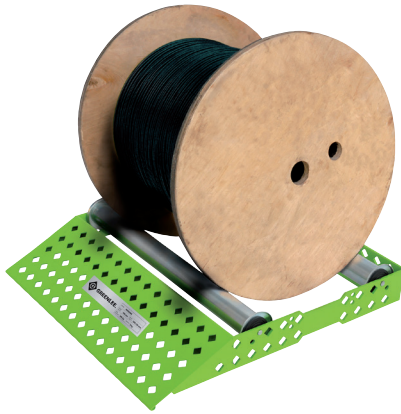

Easy Roller cable drum unwinder

- ▶ Unique, user-friendly design
- ▶ 30 % less weight
- ▶ Ramp with shallow incline

Characteristics

- Light - 30% less weight
- Easy loading and unloading of heavy cable drums thanks to the shallow inclined ramp
- Rollers with integrated side guides
- Possible to fit to the cable drum diameter

Suitable for

- Large and small cable drums
- Width 530 mm, 200 kg carrying capacity
- Width 670 mm, 250 kg carrying capacity

Item	Dimension mm	Width mm	Part No.
Standard	530 x 570 x 90	530	52055383